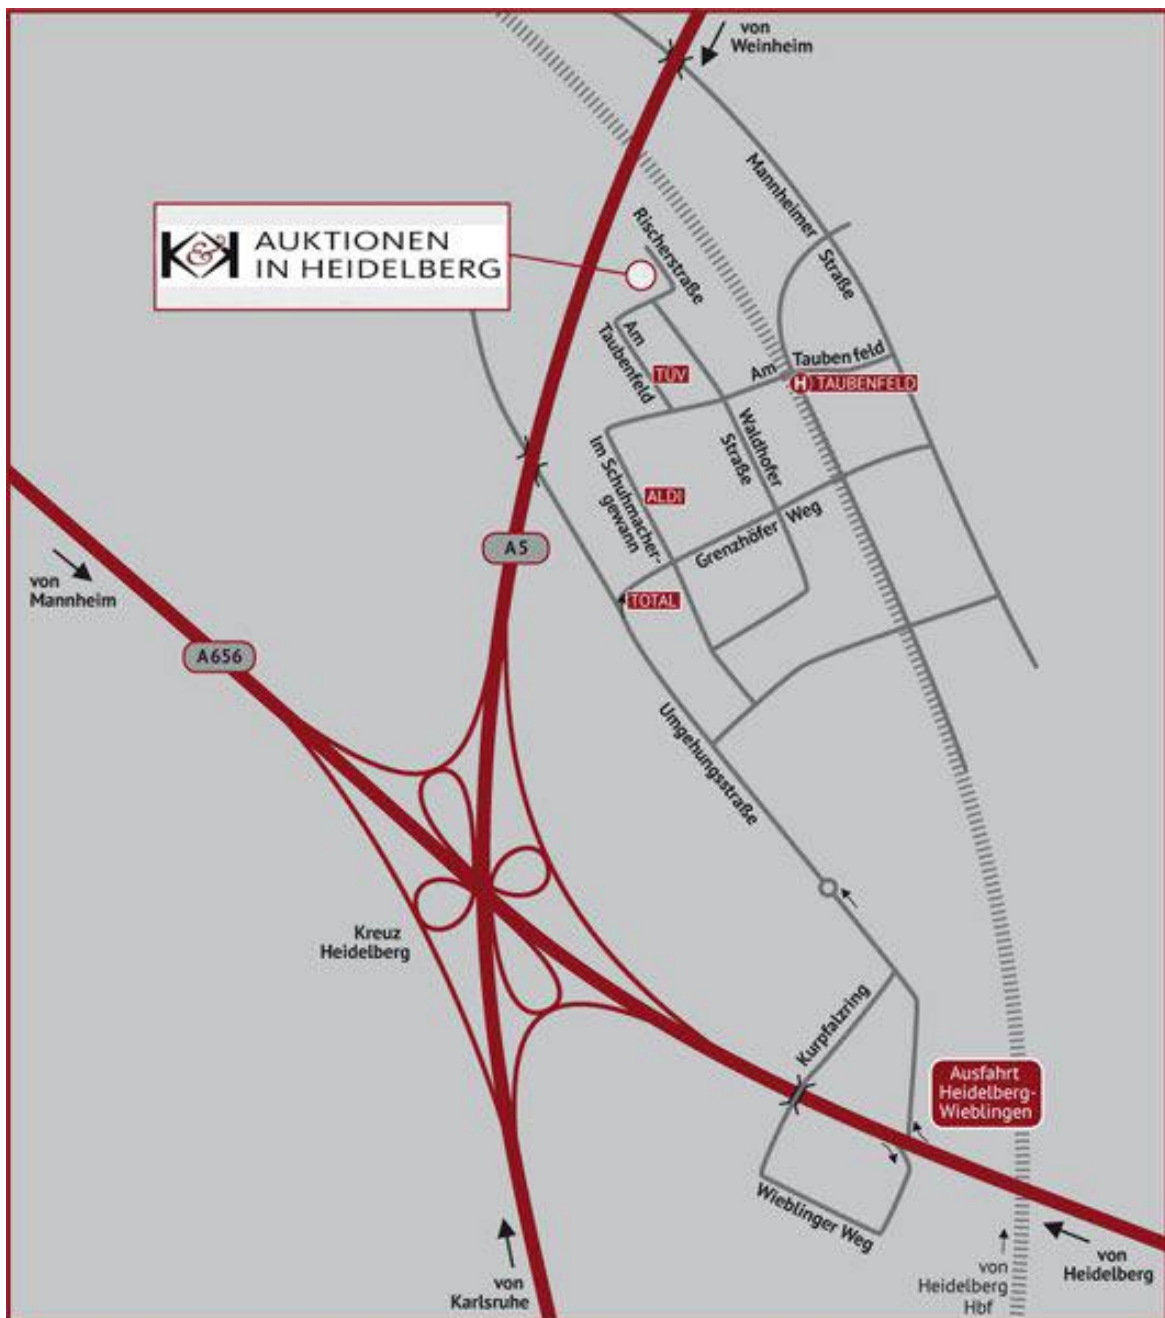

## Directions K&K – Auktionen in Heidelberg

We are located in the commercial district Heidelberg-Wieblingen.

Coming from Mannheim, Karlsruhe and Darmstadt exit the motorway intersection Heidelberg and drive towards Heidelberg. After about 500 meters take exit Wieblingen and drive towards Wieblingen. Turn right at the Total-Petrol-Station (beginning of the commercial district). Turn left at the first possibility and then left again. Keep on driving until you reach Rischerstraße (dead end street).

Our address:

K&K – Auktionen in Heidelberg OHG  
Rischerstrasse 3  
69123 Heidelberg

With public transport you can reach us easily from the central station in Heidelberg or Mannheim with the tramway line 5, get off at the stop "Taubenfeld".